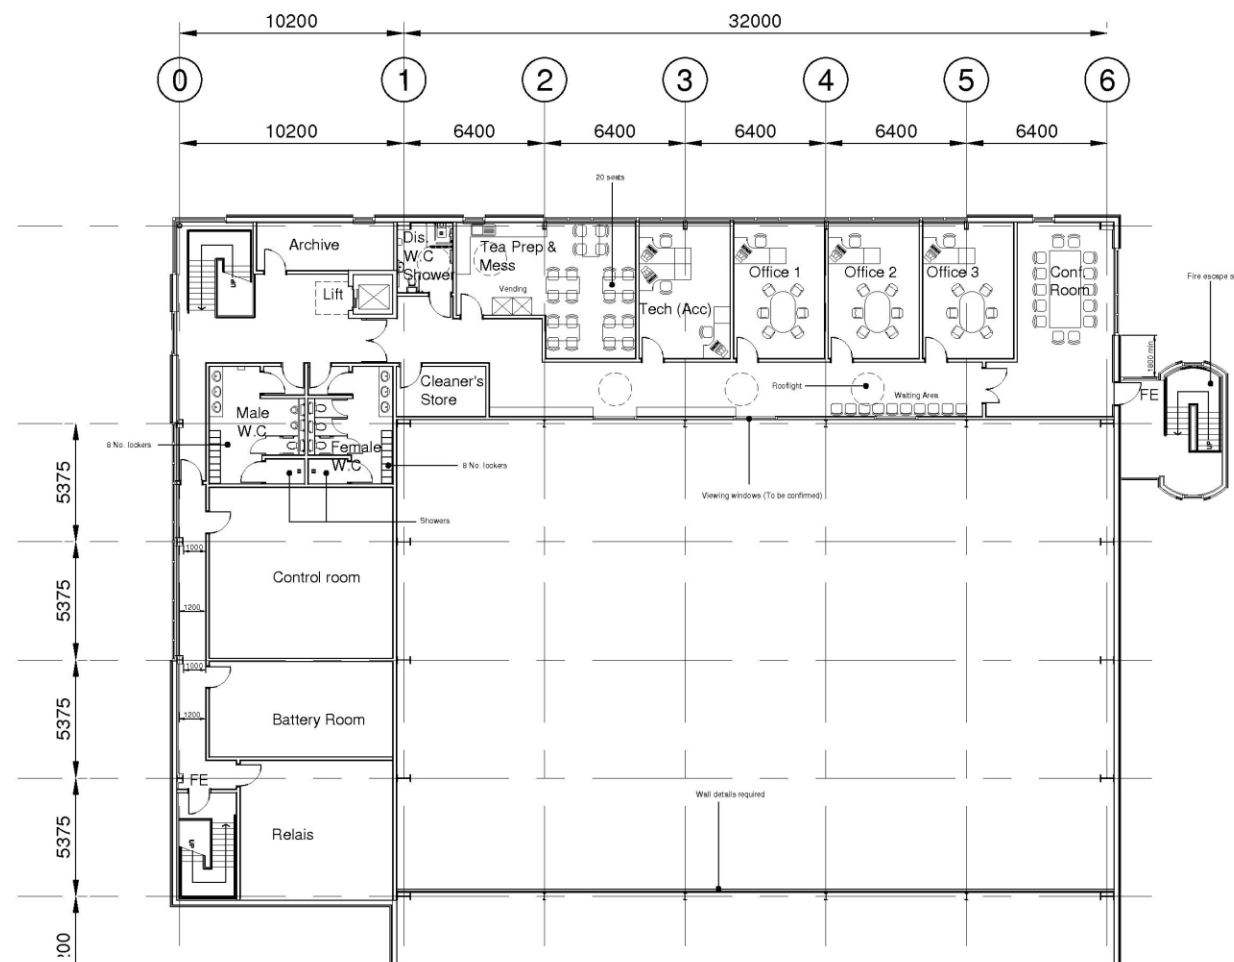

Offices, Workshop, Stores & Plant Ground Floor Layout

Offices, Workshop, Stores & Plant First Floor Layout

SCALE 1:100

**Sleaford**  
Renewable  
Energy Plant

Figure 4.5

Offices, Workshop,  
Stores & Plant - Building Layout

Scale  
NTS

Date  
August 2007