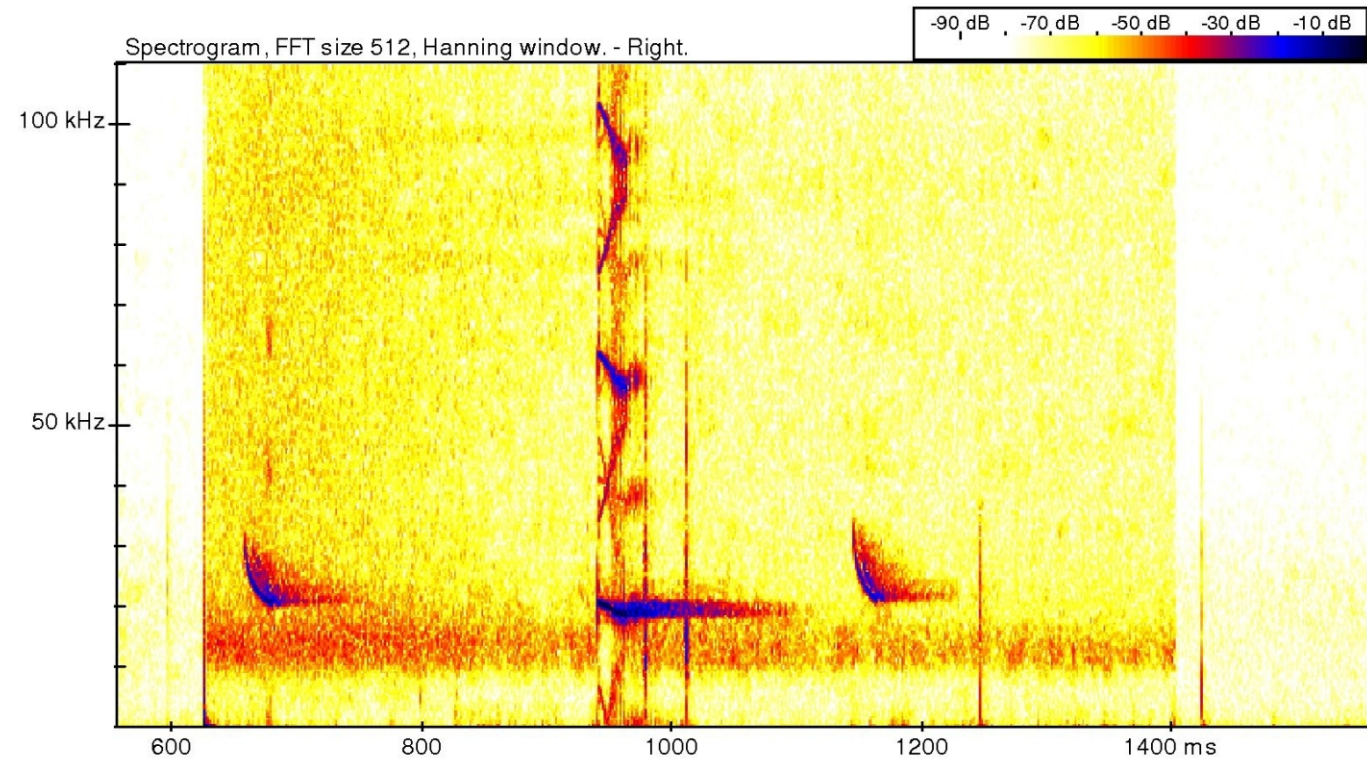

Sonagram for noctule bat

Sonagram for common pipistrelle

Sleaford
Renewable
Energy Plant

Figure 8.3

Bat Detector Recordings

Scale
NTS

Date
August 2007