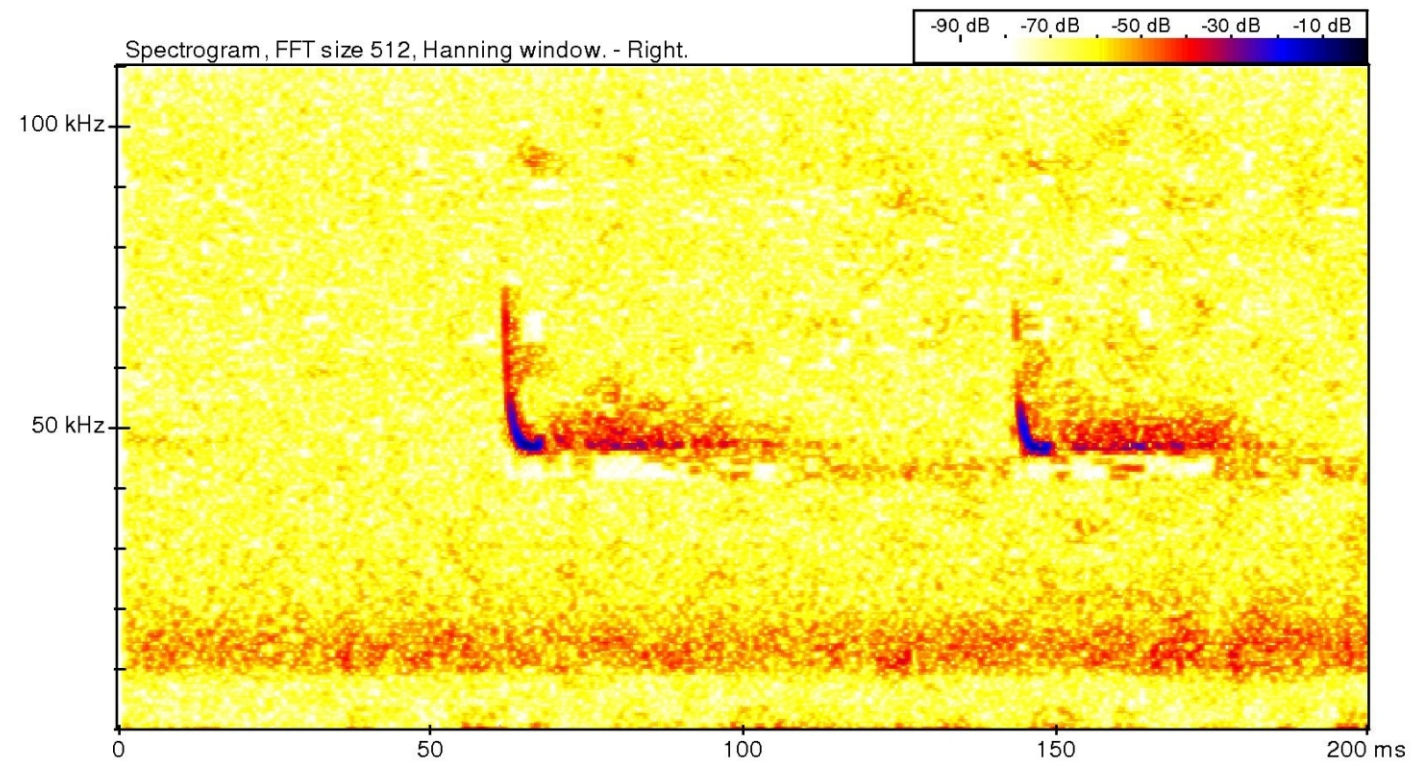

Sonagram for noctule bat

Sonagram for common pipistrelle

Sleaford
Renewable
Energy Plant

Figure 8.3

Bat Detector Recordings

Scale
NTS

Date
August 2007